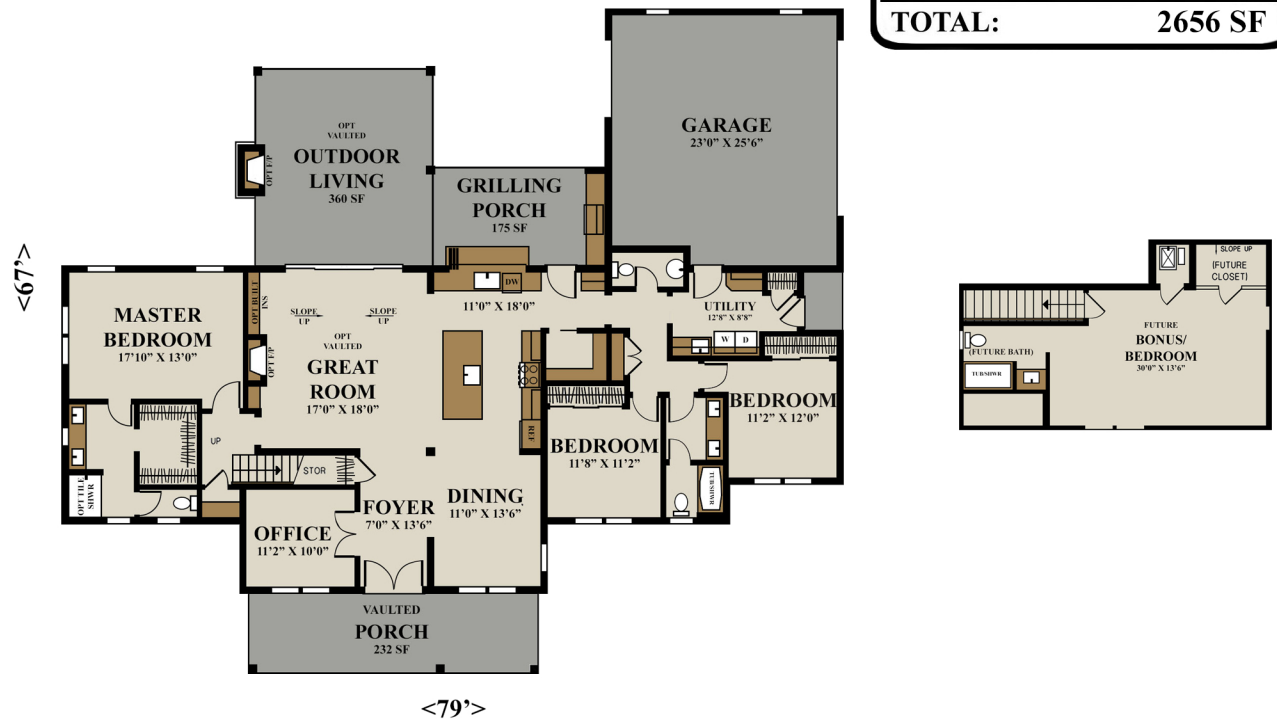

<b>PLAN# 2216</b>	
<b>MAIN FLOOR:</b>	<b>2216 SF</b>
<b>OPT BONUS:</b>	<b>440 SF</b>
<b>TOTAL:</b>	<b>2656 SF</b>

**GUIDE ONLY. THIS BROCHURE DOES NOT NECESSARILY REFLECT EXACT FINISHES/DETAILS.**