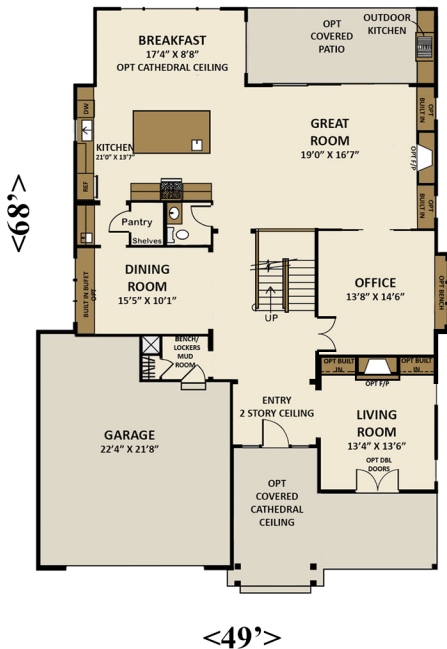

PLAN: 3422
MAIN FLOOR: 1885 SF
UPPER FLOOR: 1537 SF
TOTAL AREA: 3422 SF

GUIDE ONLY. THIS BROCHURE DOES NOT NECESSARILY REFLECT EXACT FINISHES/DETAILS.