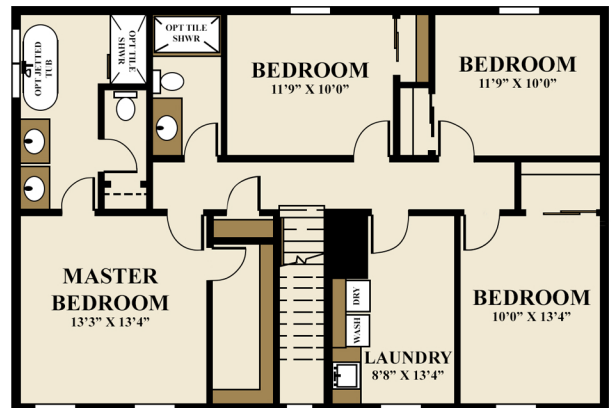

PLAN: 2125	
MAIN FLOOR:	974 SF
UPPER FLOOR:	1151 SF
TOTAL:	2125 SF

GUIDE ONLY. THIS BROCHURE DOES NOT NECESSARILY REFLECT EXACT FINISHES/DETAILS.