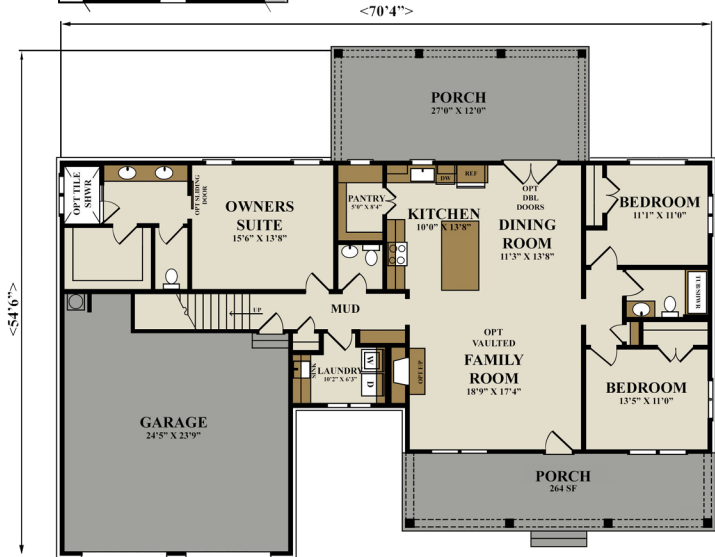

PLAN: 1798	
MAIN FLOOR:	1798 SF
UPPER FLOOR:	405 SF
TOTAL:	2203 SF

GUIDE ONLY. THIS BROCHURE DOES NOT NECESSARILY REFLECT EXACT FINISHES/DETAILS.