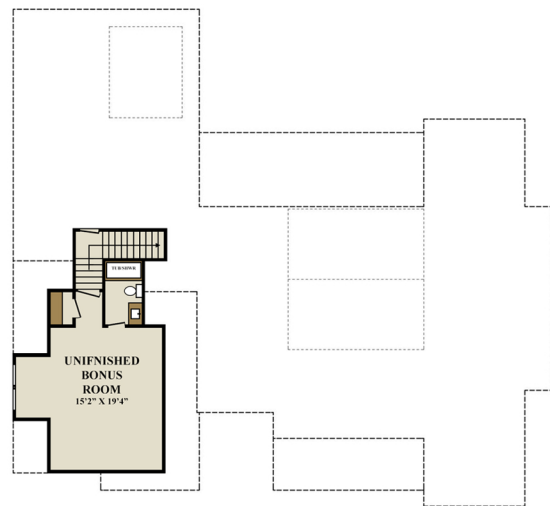

PLAN: 2615	
MAIN FLOOR:	2615 SF
UPPER FLOOR:	462 SF
TOTAL:	3077 SF

GUIDE ONLY. THIS BROCHURE DOES NOT NECESSARILY REFLECT EXACT FINISHES/DETAILS.