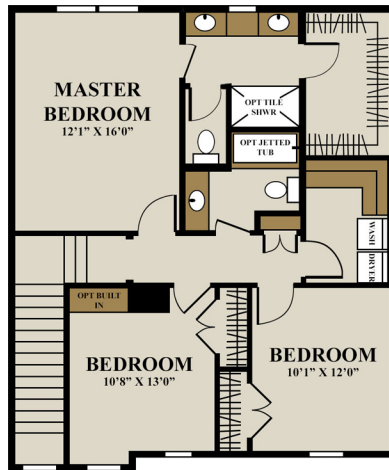

PLAN: 1828	
MAIN FLOOR:	975 SF
UPPER FLOOR:	853 SF
TOTAL:	1828 SF

GUIDE ONLY. THIS BROCHURE DOES NOT NECESSARILY REFLECT EXACT FINISHES/DETAILS.