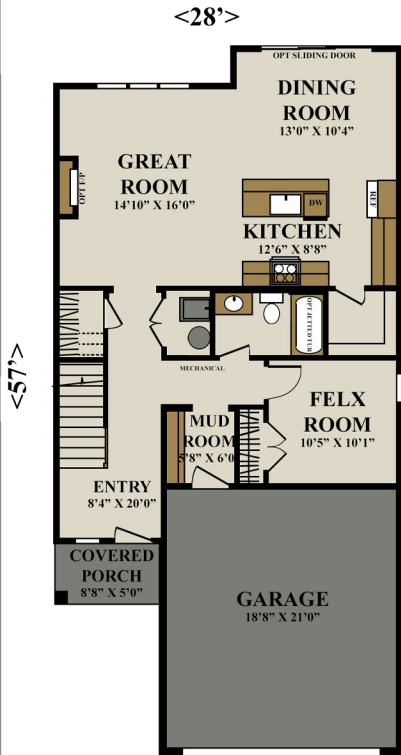

PLAN: 1828	
MAIN FLOOR:	975 SF
UPPER FLOOR:	853 SF
TOTAL:	1828 SF

GUIDE ONLY. THIS BROCHURE DOES NOT NECESSARILY REFLECT EXACT FINISHES/DETAILS.