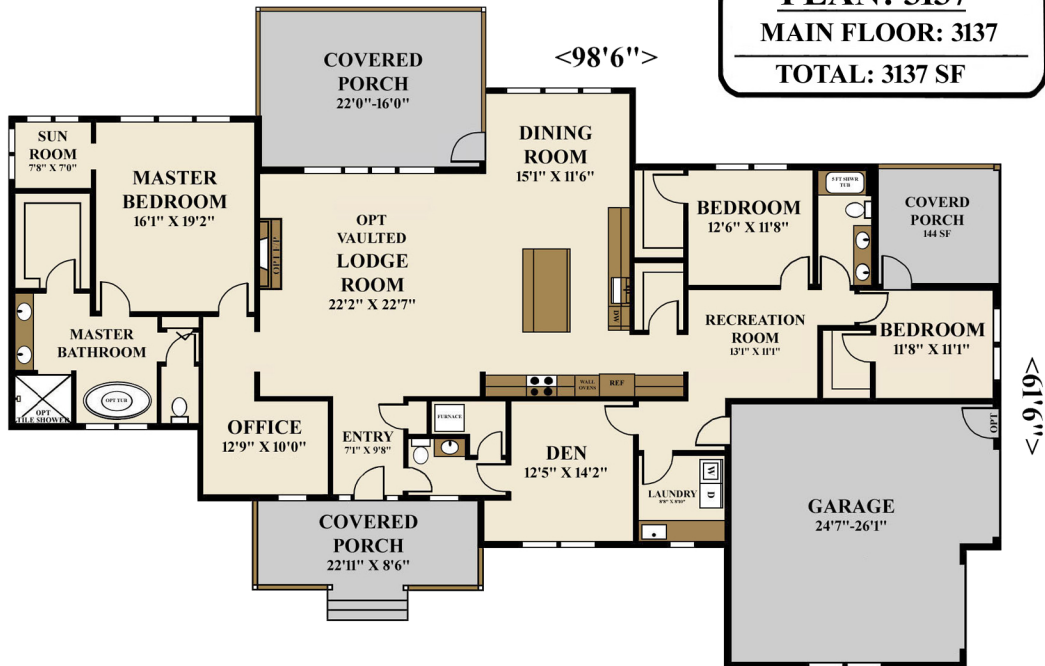

**PLAN: 3137**  
**MAIN FLOOR: 3137**  
**TOTAL: 3137 SF**

Phone: 360-921-6747 Email: officemanager@karlshomes.com

GUIDE ONLY. THIS BROCHURE DOES NOT NECESSARILY REFLECT EXACT FINISHES/DETAILS.