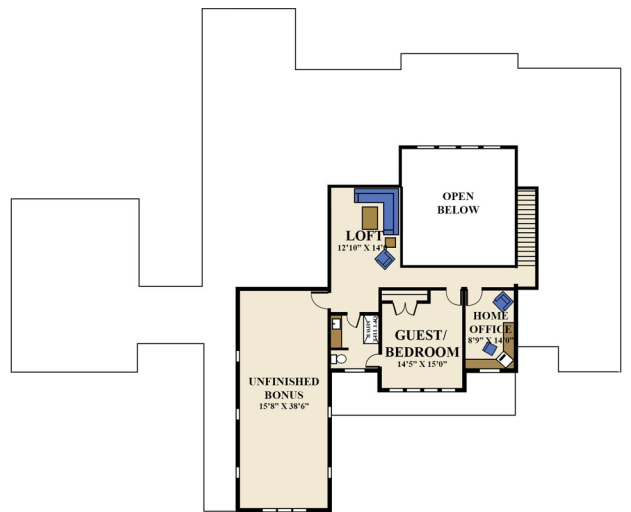

PLAN: 4356
MAIN FLOOR: 3477 SF
UPPER FLOOR: 879 SF
TOTAL AREA: 4356 SF

CONTACT: (360) 892-9874 EMAIL: officemanager@karlshomes.com

GUIDE ONLY. THIS BROCHURE DOES NOT NECESSARILY REFLECT EXACT FINISHES/DETAILS.