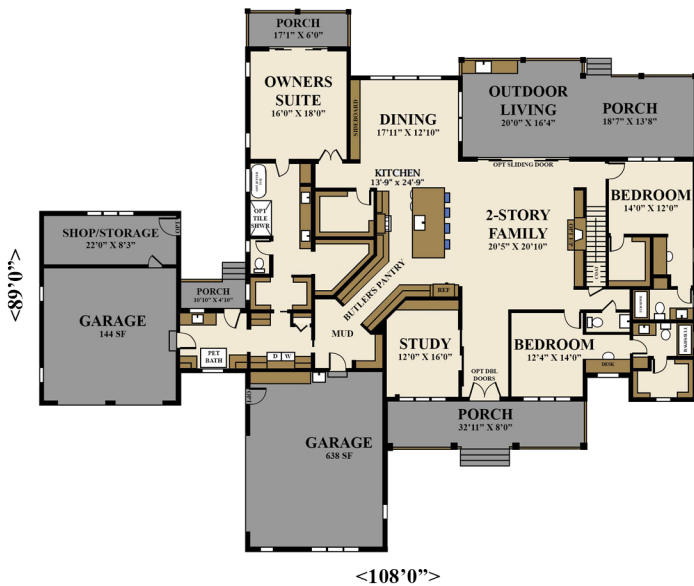

PLAN: 4356
MAIN FLOOR: 3477 SF
UPPER FLOOR: 879 SF
TOTAL AREA: 4356 SF

CONTACT: (360) 892-9874 EMAIL: officemanager@karlshomes.com

GUIDE ONLY. THIS BROCHURE DOES NOT NECESSARILY REFLECT EXACT FINISHES/DETAILS.